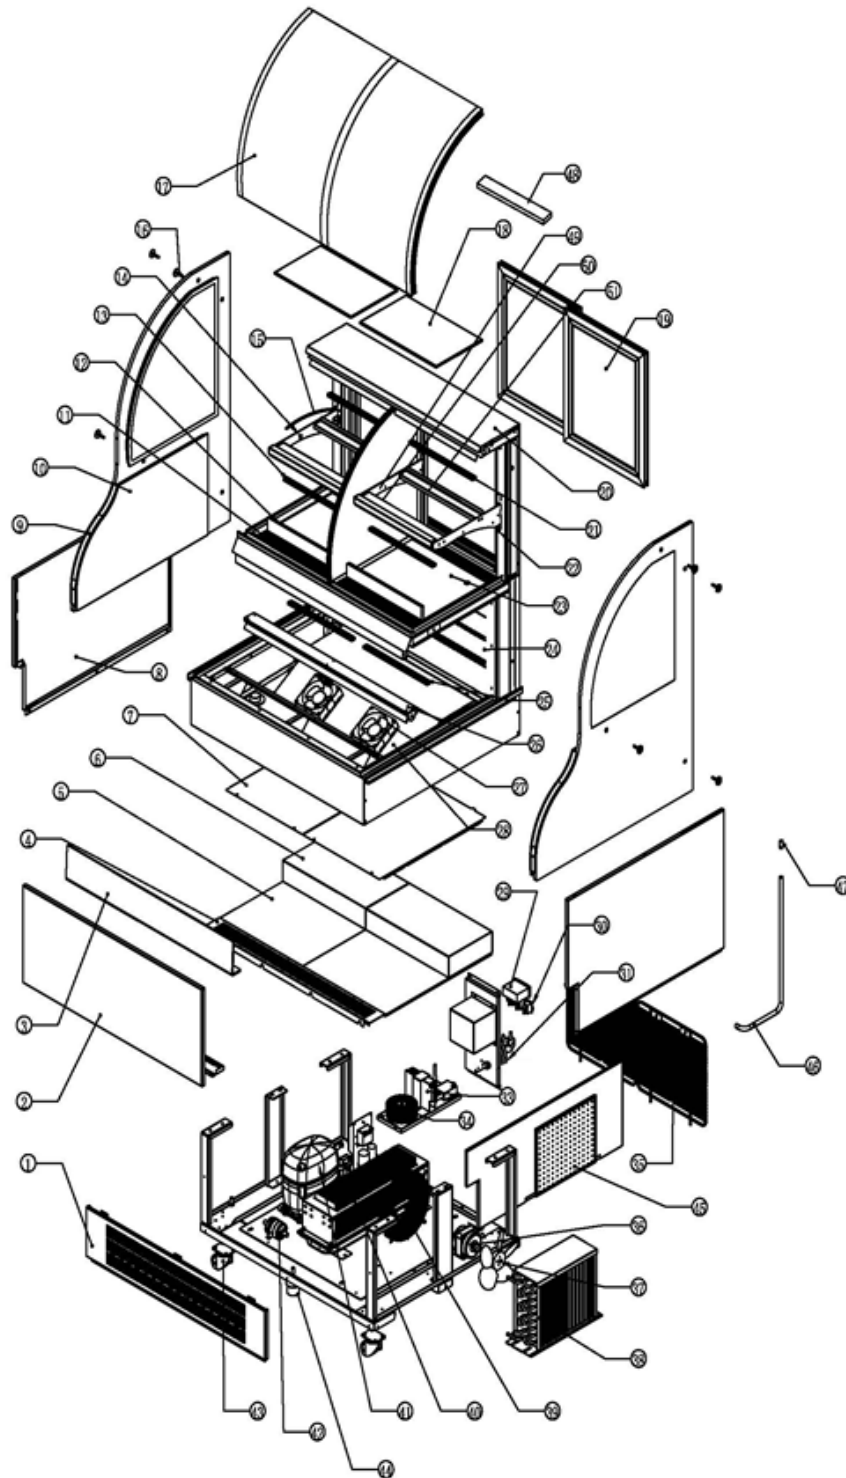

Parts Breakdown

Model RE-CN-0354 43549

Parts Breakdown

Model RE-CN-0354 43549

Item No.	Description	Position	Item No.	Description	Position	Item No.	Description	Position
AG711	Bottom Front Panel for 43549	1	AG731	Front Curved Glass for 43549	17	AG749	Back Grill for 43549	35
AG712	Bottom Front Upper Panel for 43549	2	AG732	Shelf Glass for 43549	18	AG750	Condenser Motor for 43549	36
AG713	Windshield Plate of Open Area for 43549	3	AG733	Hollow Glass Sliding Door for 43549	19	AG751	Blade of Condenser for 43549	37
AG714	Air-Return Plate for 43549	4	AG734	Top Panel for 43549	20	AG752	Condenser for 43549	38
AG715	Bottom Glass of Open Area for 43549	5	AG735	Top LED Light for 43549	21	AG753	Net Cover of Condenser for 43549	39
AG717	Stainless Steel Step for 43549	6	AG736	O Type Protective Ring for 43549	22	AB396	Wicking Pad for 43549	40
AG718	Bottom Electrical Sealing Plate for 43549	7	AG737	Bottom Glass of Closed Area for 43549	23	AG755	Compressor for 43549	41
AG719	Left and Right Side Panel for 43549	8	AG739	Rear Airout Panel for 43549	24	AG756	Dry Filter for 43549	42
AG721	Left Side Glass for 43549	9, 10	AG740	LED Light of Open Area for 43549	25	AG757	Caster for 43549	43
AG722	Right Side Glass for 43549	9, 10	AG741	Night Curtain for 43549	26	AG758	Stop Feet for 43549	44
AG723	Perforated Baffle for 43549	11	AG742	Evaporator Motor for 43549	27	AG759	Filter of Condenser for 43549	45
AG724	Windshield Plate of Closed Area for 43549	12	AG743	Evaporator for 43549	28	AG760	Overflow Pipe for 43549	46
AG725	LED Light Under Shelf for 43549	13	AG744	Temperature Controller for 43549	29	AG761	Pagoda Type Hose Joint for 43549	47
AG726	R Type Clamp for 43549	14	AI747	Sensor with Wire for 43549	29	AG762	Solid Baffle for 43549	48
AG727	Protective Ring for 43549	15	AG745	Switch for 43549	30	AG763	Shelf Supporter for 43549	49
AG728	Mirror Screw for 43549	16	AG746	Power Cord for 43549	31	AG764	Front Shelf Holder for 43549	50
AG729	Mirror Screw for 43549	16	AG747	Power Adapter for 43549	33	AG765	Back Shelf Holder for 43549	51
AG730	Mirror Screw for 43549	16	AG748	Ring Transformer for 43549	34			